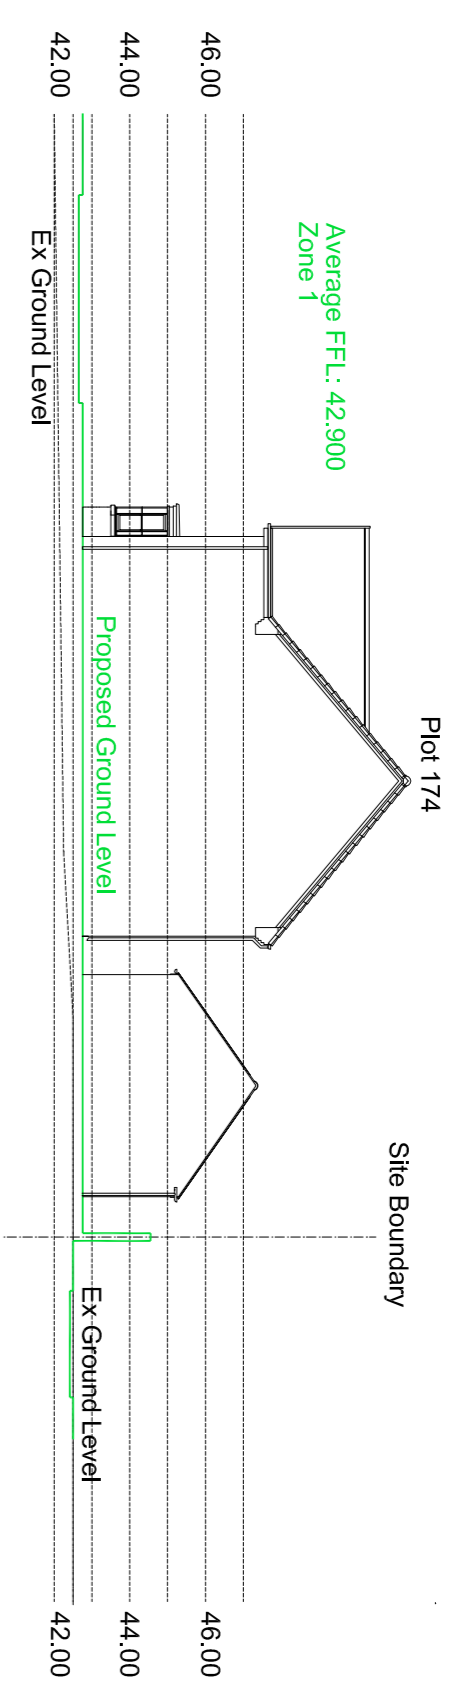

SITE PLAN EXTRACT - NOT TO SCALE

Rev./ Description	Drawn	Date

**miller homes**  
Miller Homes Limited - North East Region  
Nautilus House  
Redburn Court, East Grey Way  
Royal Quays  
North Shields, NE29 6AR  
Telephone 0970 336 4100  
Fax 0191 258 6243  
www.millerhomes.co.uk

Project Title  
Victoria Road West  
Hebburn

Drawing Title  
**PROPOSED SECTIONS  
THROUGH SITE**

Scale	Drawn By	Checked By	Approved By
1:200 @ A1	NA	EB	
Date	NOV 16	Date	NOV 16
Job No.		Revision	

VRW/01 04