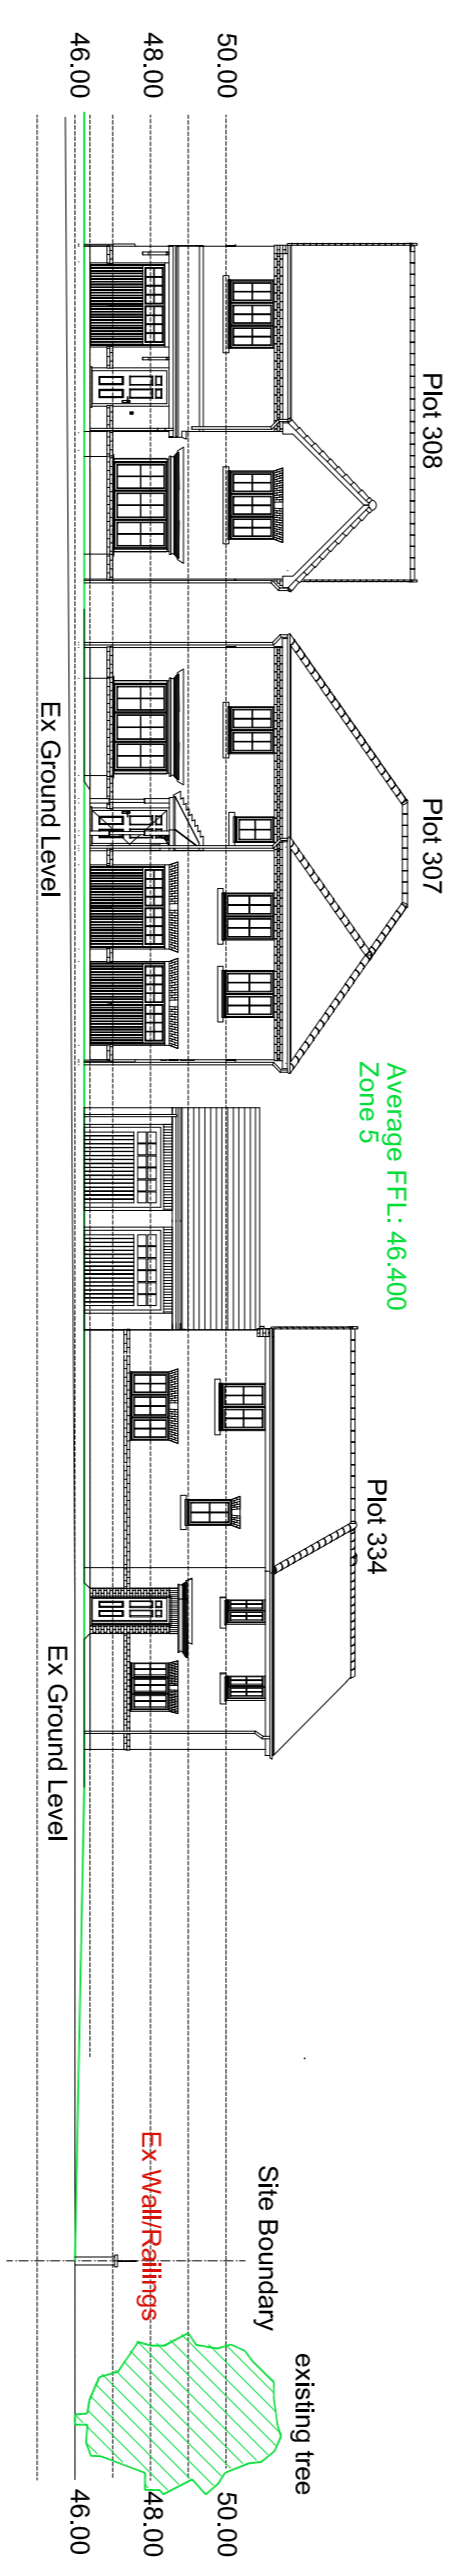

SITE PLAN EXTRACT - NOT TO SCALE

Rev./ Description	Drawn	Date

**miller homes**  
Miller Homes Limited - North East Region  
Nautilus House  
Redburn Court, East Grey Way  
Royal Quays  
North Shields, NE29 6AR  
Telephone 0970 336 4100  
Fax 0191 258 6243  
www.millerhomes.co.uk

Project Title  
Victoria Road West  
Hebburn

Drawing Title  
**PROPOSED SECTIONS  
THROUGH SITE**

Scale	Drawn By	Checked By	Approved By
1:200 @ A1	NA	EB	
Date	NOV 16	Date	NOV 16
Job No.		Revision	

VRW/01 04